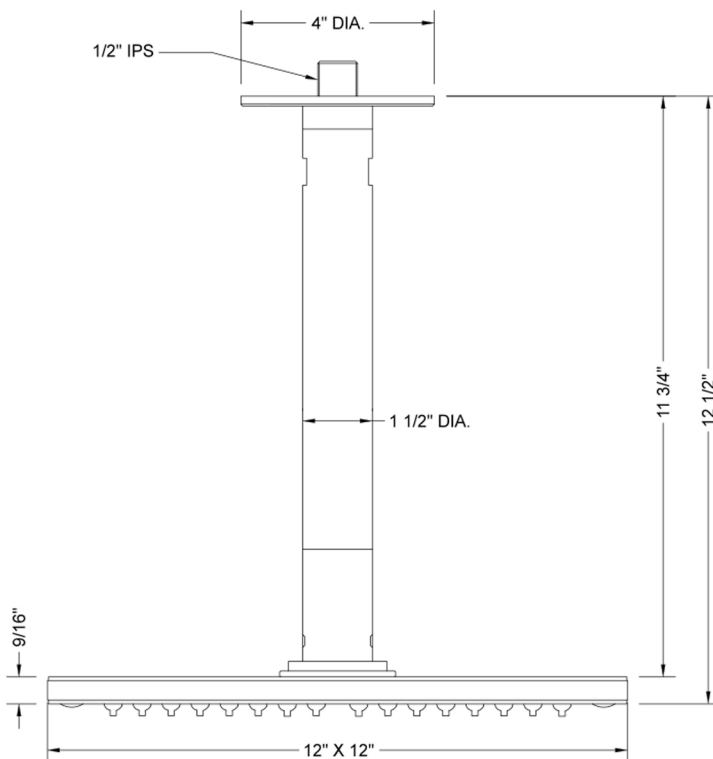

12" x 12" QUADRATO Rain Canopy

Model #: 1212-RC-

FEATURES:

- 12" x 12" square water feature rain canopy
- 1/2" male IPS connection at ceiling
- 252 easy clean replaceable rubber jets
- Includes 12" ceiling mount kit
- Custom length mounting kit available (minimum 5" length). Contact JACLO for pricing & availability
- Standard finish is chrome. For other finish options, contact JACLO for pricing & availability

AVAILABLE FINISHES:

Polished Chrome (PCH)

SPECIFICATION DRAWING:

SPRAY PATTERNS:

Easy Clean

Full Rain