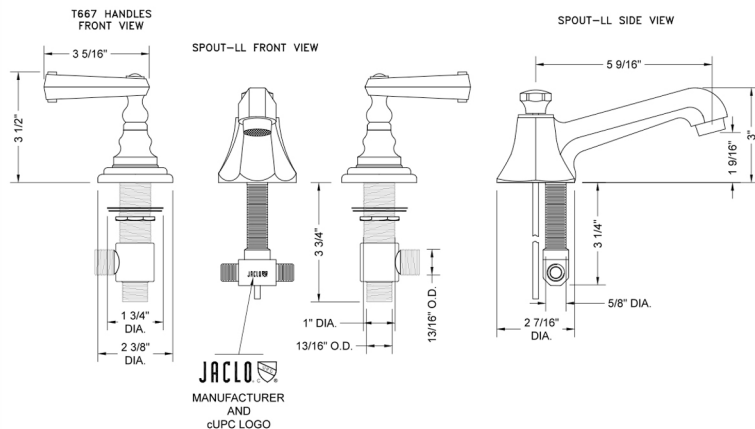

### FEATURES:

- All brass 8" - 12" widespread faucet includes brass pop-up drain with overflow
- 1/4 turn ceramic valves
- Stationary Spout
- Available Flow Rates: 1.5, 1.2 & 0.5 GPM. Additional flow rate (aerator) options available. Contact JACLO.
- 5 1/2" spout reach
- Spout Hole Size: 1 1/4" - 2"
- Valve Hole Size: 1 1/8" - 1 5/8"
- ADA Compliant Levers

### SPECIFICATION DRAWING: