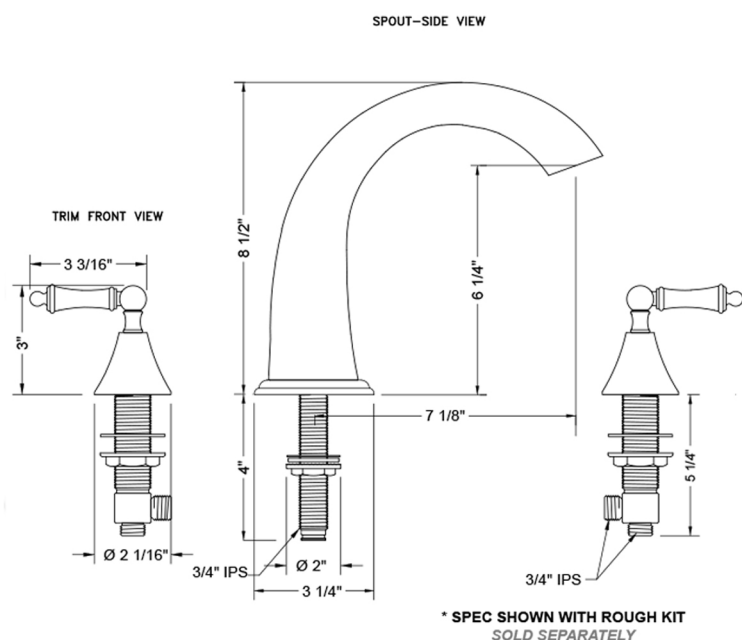

SPECIFICATION DRAWING: