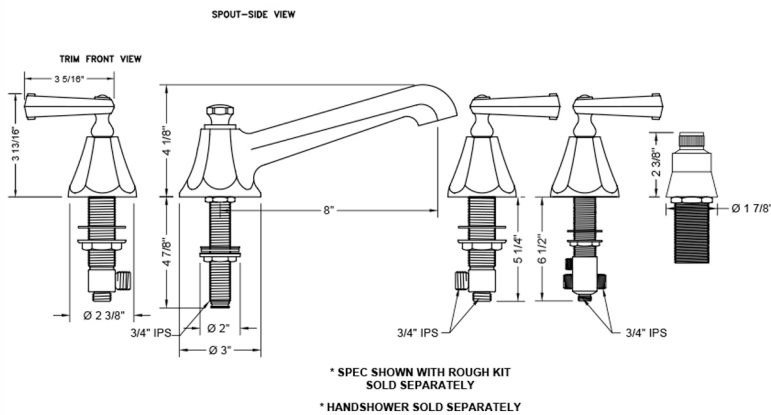

SPECIFICATION DRAWING: