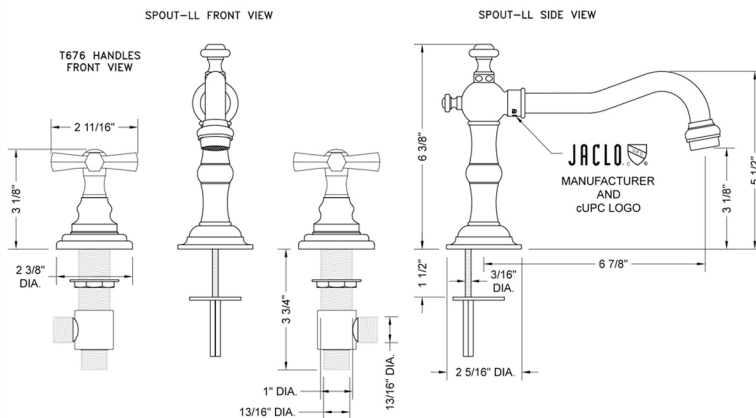

Roaring 20's Faucet with Hex Cross Handles & Fully Polished & Plated Pop-Up Drain

Model #: 7830-T676-836-

FEATURES:

- All brass 8" - 12" widespread faucet includes fully polished & plated brass pop-up drain with overflow
- 1/4 turn ceramic valves
- Swivel Spout (For Stationary Spout option, contact JACLO)
- Available Flow Rates: 1.5, 1.2 & 0.5 GPM. Additional flow rate (aerator) options available. Contact JACLO.
- 6 7/8" spout reach
- Spout Hole Size: 1" - 2"
- Valve Hole Size: 1 1/8" - 1 5/8"

AVAILABLE FINISHES:

Polished Chrome (PCH)	Satin Chrome (SC)	Bronze Umber (BU)
Satin Nickel (SN)	Pewter (PEW)	Caramel Bronze (CB)
Polished Nickel (PN)	Antique Brass (AB)	Antique Copper (ACU)
Oil-Rubbed Bronze (ORB)	Polished Brass (PB)	Polished Copper (PCU)
Vintage Bronze (VB)	Satin Brass (SB)	Matte Black (MBK)
Satin Gold (SG)	Polished Gold (PG)	Black Nickel (BKN)
Bombay Gold (BG)	Jewelers Gold (JG)	Europa Bronze (EB)
White (WH)	Sedona Beige (SDB)	Tristan Brass (TB)
Unlacquered Brass (ULB)	Satin Cooper (SCU)	

SPECIFICATION DRAWING:

AVAILABLE HANDLES:

COMPLIANCES:

Complies with: ASME A112.18.1-2012/CSA B125.1-12