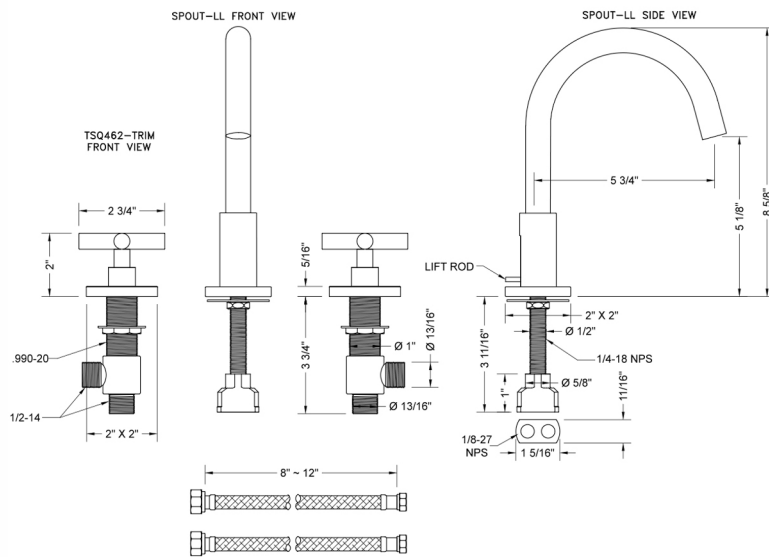

# Uptown Contempo Faucet with Square Escutcheons & Contempo Slim Cross Handles -1.2 GPM

**Model #: 8881-TSQ462-1.2-**

## FEATURES:

- All brass 8" - 12" widespread faucet includes brass pop-up drain with overflow
- 1/4 turn ceramic valves
- Swivel Spout (For Stationary Spout option, contact JACLO)
- Available Flow Rates: 1.5, 1.2 & 0.5 GPM. Additional flow rate (aerator) options available. Contact JACLO.
- 5 3/4" spout reach
- Spout Hole Size: 1 1/2" - 1 7/8"
- Valve Hole Size: 1 1/8" - 1 5/8"

## SPECIFICATION DRAWING: