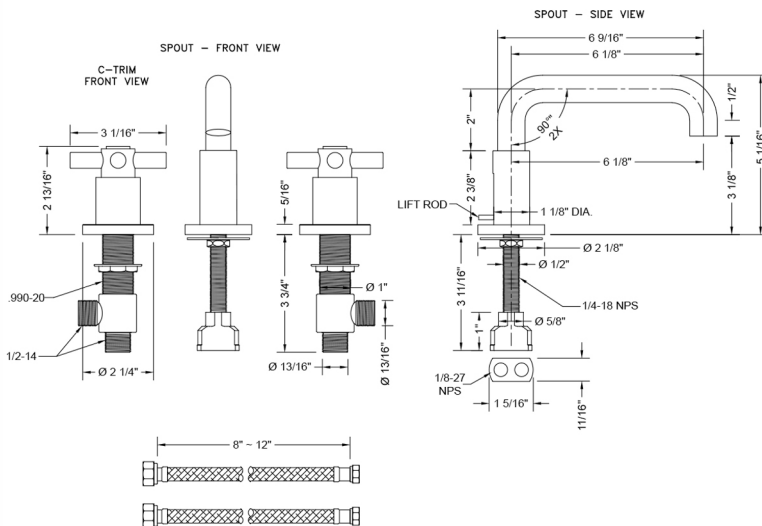

Downtown Contempo Faucet with Round Escutcheons & Contempo Cross Handles- 0.5 GPM

Model #: 8882-C-0.5-

JACLO®

Confidence from start to finish.™

FEATURES:

- All brass 8" - 12" widespread faucet includes brass pop-up drain with overflow
- 1/4 turn ceramic valves
- Low Profile Swivel Spout (For Stationary Spout option, contact JACLO)
- Available Flow Rates: 1.5, 1.2 & 0.5 GPM. Additional flow rate (aerator) options available. Contact JACLO.
- 5 3/4" spout reach
- Spout Hole Size: 1 1/2" - 1 7/8"
- Valve Hole Size: 1 1/8" - 1 5/8"

SPECIFICATION DRAWING:

AVAILABLE HANDLES:

COMPLIANCES: