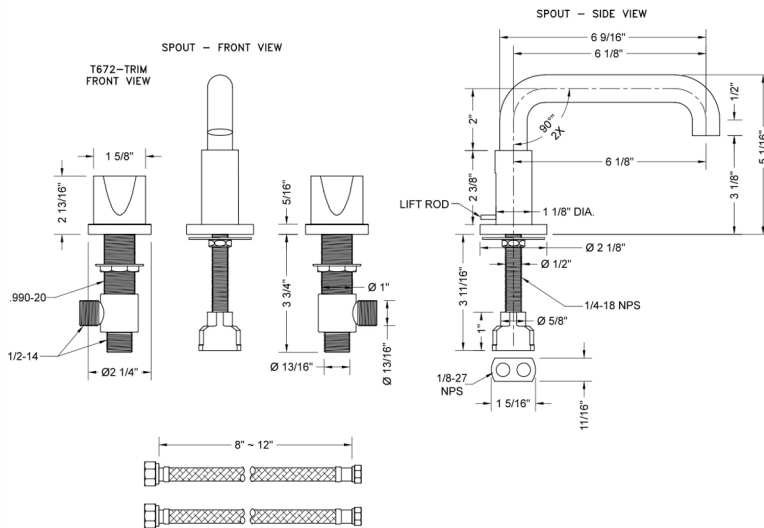

Downtown Contempo Faucet with Round Escutcheons & Thumb Handles- 0.5 GPM

Model #: 8882-T672-0.5-

FEATURES:

- All brass 8" - 12" widespread faucet includes brass pop-up drain with overflow
- 1/4 turn ceramic valves
- Low Profile Swivel Spout (For Stationary Spout option, contact JACLO)
- Available Flow Rates: 1.5, 1.2 & 0.5 GPM. Additional flow rate (aerator) options available. Contact JACLO.
- 5 3/4" spout reach
- Spout Hole Size: 1 1/2" - 1 7/8"
- Valve Hole Size: 1 1/8" - 1 5/8"

SPECIFICATION DRAWING:

AVAILABLE HANDLES:

COMPLIANCES: