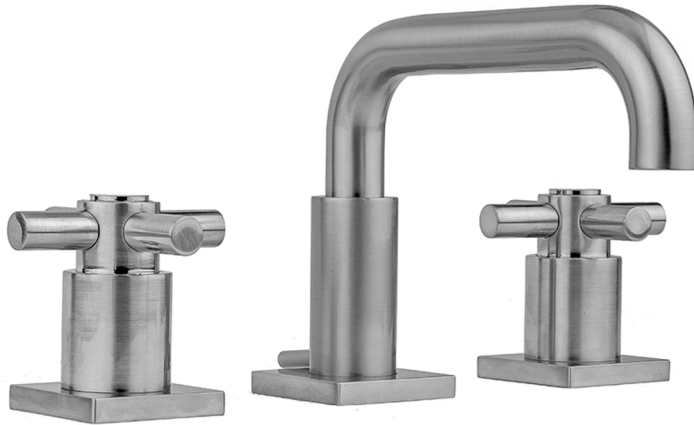

# Downtown Contempo Faucet with Square Escutcheons & Contempo Cross Handles- 0.5 GPM

**Model #: 8883-SQC-0.5-**

## FEATURES:

- All brass 8" - 12" widespread faucet includes brass pop-up drain with overflow
- 1/4 turn ceramic valves
- Low Profile Swivel Spout (For Stationary Spout option, contact JACLO)
- Available Flow Rates: 1.5, 1.2 & 0.5 GPM. Additional flow rate (aerator) options available. Contact JACLO.
- 5 3/4" spout reach
- Spout Hole Size: 1 1/2" - 1 7/8"
- Valve Hole Size: 1 1/8" - 1 5/8"

## AVAILABLE FINISHES:

Polished Chrome (PCH)	Satin Chrome (SC)	Bronze Umber (BU)
Satin Nickel (SN)	Pewter (PEW)	Caramel Bronze (CB)
Polished Nickel (PN)	Antique Brass (AB)	Antique Copper (ACU)
Oil-Rubbed Bronze (ORB)	Polished Brass (PB)	Polished Copper (PCU)
Vintage Bronze (VB)	Satin Brass (SB)	Matte Black (MBK)
Satin Gold (SG)	Polished Gold (PG)	Black Nickel (BKN)
Bombay Gold (BG)	Jewelers Gold (JG)	Europa Bronze (EB)
White (WH)	Sedona Beige (SDB)	Tristan Brass (TB)
Unlacquered Brass (ULB)	Satin Cooper (SCU)	