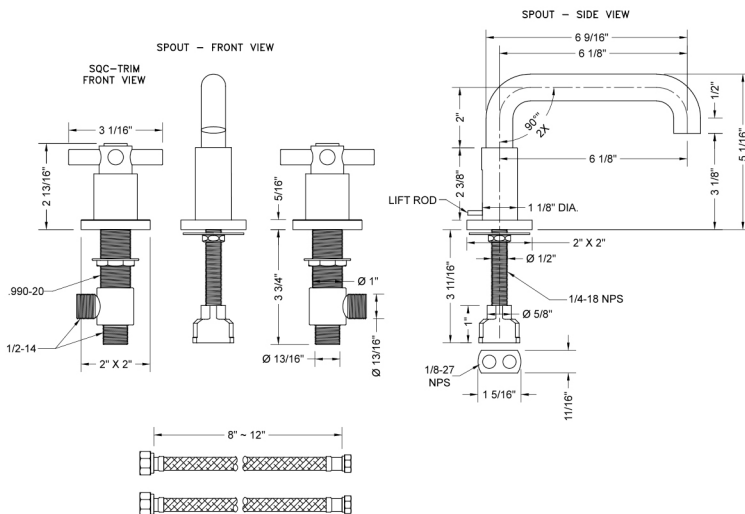

# Downtown Contempo Faucet with Square Escutcheons & Contempo Cross Handles- 0.5 GPM

**Model #: 8883-SQC-0.5-**

## FEATURES:

- All brass 8" - 12" widespread faucet includes brass pop-up drain with overflow
- 1/4 turn ceramic valves
- Low Profile Swivel Spout (For Stationary Spout option, contact JACLO)
- Available Flow Rates: 1.5, 1.2 & 0.5 GPM. Additional flow rate (aerator) options available. Contact JACLO.
- 5 3/4" spout reach
- Spout Hole Size: 1 1/2" - 1 7/8"
- Valve Hole Size: 1 1/8" - 1 5/8"

## SPECIFICATION DRAWING: