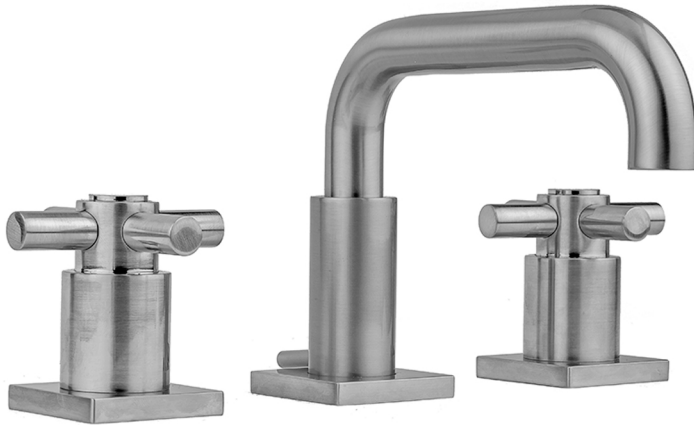

Downtown Contempo Faucet with Square Escutcheons & Contempo Cross Handles -1.2 GPM

Model #: 8883-SQC-1.2-

FEATURES:

- All brass 8" - 12" widespread faucet includes brass pop-up drain with overflow
- 1/4 turn ceramic valves
- Low Profile Swivel Spout (For Stationary Spout option, contact JACLO)
- Available Flow Rates: 1.5, 1.2 & 0.5 GPM. Additional flow rate (aerator) options available. Contact JACLO.
- 5 3/4" spout reach
- Spout Hole Size: 1 1/2" - 1 7/8"
- Valve Hole Size: 1 1/8" - 1 5/8"

AVAILABLE FINISHES:

Polished Chrome (PCH)	Satin Chrome (SC)	Bronze Umber (BU)
Satin Nickel (SN)	Pewter (PEW)	Caramel Bronze (CB)
Polished Nickel (PN)	Antique Brass (AB)	Antique Copper (ACU)
Oil-Rubbed Bronze (ORB)	Polished Brass (PB)	Polished Copper (PCU)
Vintage Bronze (VB)	Satin Brass (SB)	Matte Black (MBK)
Satin Gold (SG)	Polished Gold (PG)	Black Nickel (BKN)
Bombay Gold (BG)	Jewelers Gold (JG)	Europa Bronze (EB)
White (WH)	Sedona Beige (SDB)	Tristan Brass (TB)
Unlacquered Brass (ULB)	Satin Cooper (SCU)	