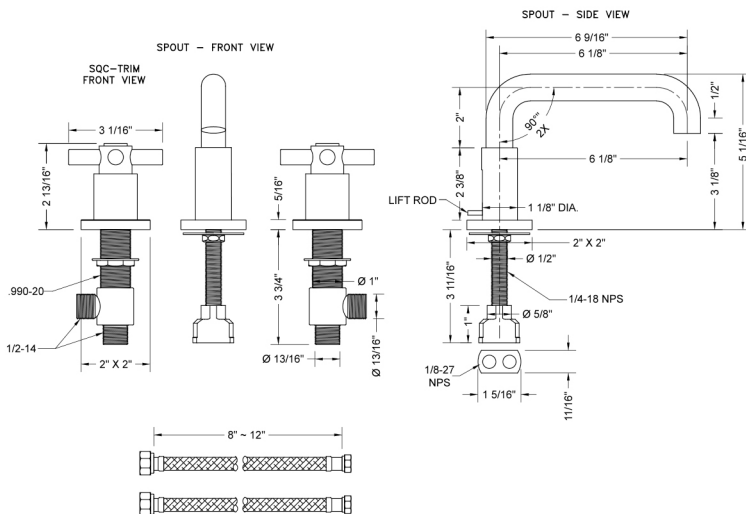

Downtown Contempo Faucet with Square Escutcheons & Contempo Cross Handles -1.2 GPM

Model #: 8883-SQC-1.2-

FEATURES:

- All brass 8" - 12" widespread faucet includes brass pop-up drain with overflow
- 1/4 turn ceramic valves
- Low Profile Swivel Spout (For Stationary Spout option, contact JACLO)
- Available Flow Rates: 1.5, 1.2 & 0.5 GPM. Additional flow rate (aerator) options available. Contact JACLO.
- 5 3/4" spout reach
- Spout Hole Size: 1 1/2" - 1 7/8"
- Valve Hole Size: 1 1/8" - 1 5/8"

SPECIFICATION DRAWING:

AVAILABLE HANDLES:

COMPLIANCES:

CEC

Complies with: ASME A112.18.1-2012/CSA B125.1-12