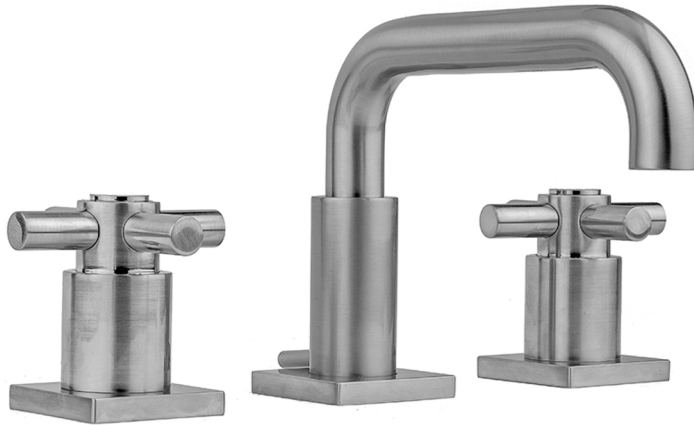

Downtown Contempo Faucet with Square Escutcheons & Contempo Cross Handles & Fully Polished & Plated Pop-Up Drain

Model #: 8883-SQC-836-

FEATURES:

- All brass 8" - 12" widespread faucet includes brass pop-up drain with fully polished & plated overflow
- 1/4 turn ceramic valves
- Low Profile Swivel Spout (For Stationary Spout option, contact JACLO)
- Available Flow Rates: 1.5, 1.2 & 0.5 GPM. Additional flow rate (aerator) options available. Contact JACLO.
- 5 3/4" spout reach
- Spout Hole Size: 1 1/2" - 1 7/8"
- Valve Hole Size: 1 1/8" - 1 5/8"

AVAILABLE FINISHES:

Polished Chrome (PCH)	Satin Chrome (SC)	Bronze Umber (BU)
Satin Nickel (SN)	Pewter (PEW)	Caramel Bronze (CB)
Polished Nickel (PN)	Antique Brass (AB)	Antique Copper (ACU)
Oil-Rubbed Bronze (ORB)	Polished Brass (PB)	Polished Copper (PCU)
Vintage Bronze (VB)	Satin Brass (SB)	Matte Black (MBK)
Satin Gold (SG)	Polished Gold (PG)	Black Nickel (BKN)
Bombay Gold (BG)	Jewelers Gold (JG)	Europa Bronze (EB)
White (WH)	Sedona Beige (SDB)	Tristan Brass (TB)
Unlacquered Brass (ULB)	Satin Cooper (SCU)	