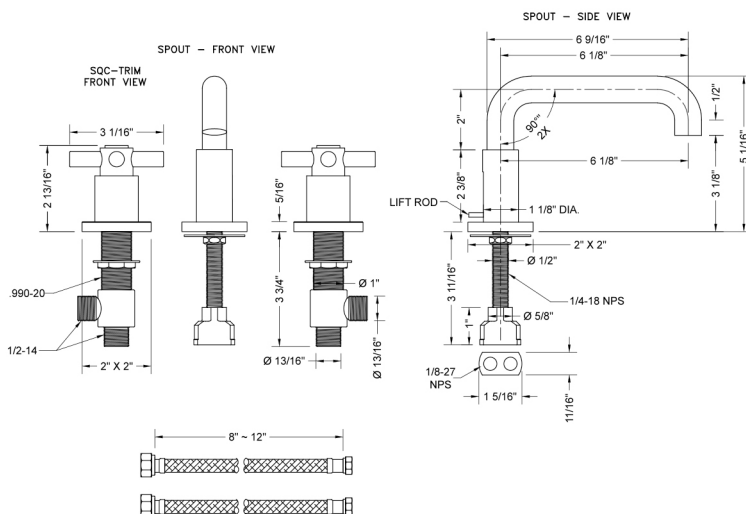

SPECIFICATION DRAWING: