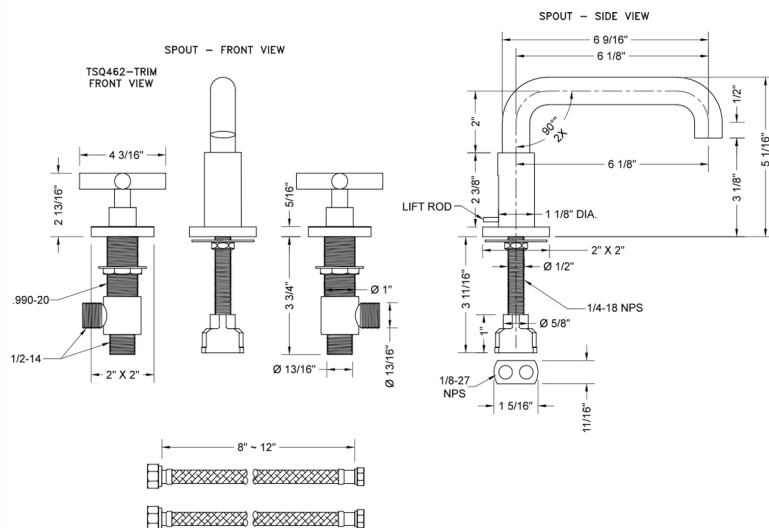

SPECIFICATION DRAWING: