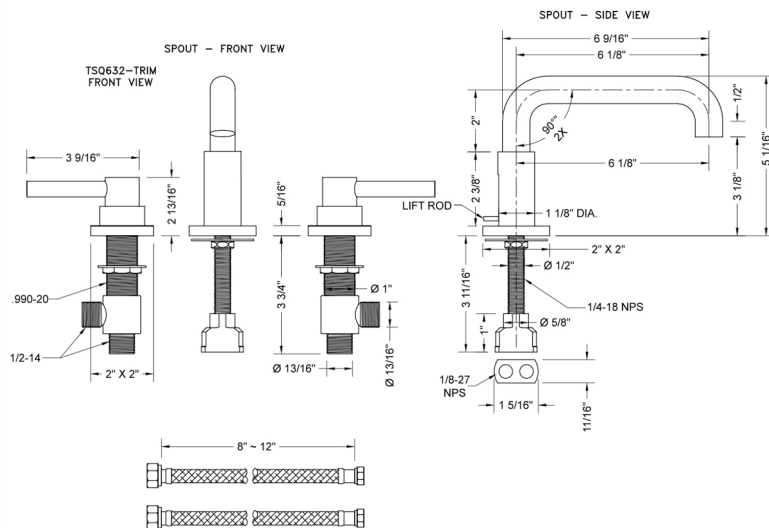

Downtown Contempo Faucet with Square Escutcheons & Contempo Lever Handles -1.2 GPM

Model #: 8883-TSQ632-1.2-

FEATURES:

- All brass 8" - 12" widespread faucet includes brass pop-up drain with overflow
- 1/4 turn ceramic valves
- Low Profile Swivel Spout (For Stationary Spout option, contact JACLO)
- Available Flow Rates: 1.5, 1.2 & 0.5 GPM. Additional flow rate (aerator) options available. Contact JACLO.
- 5 3/4" spout reach
- Spout Hole Size: 1 1/2" - 1 7/8"
- Valve Hole Size: 1 1/8" - 1 5/8"
- ADA Compliant Levers

SPECIFICATION DRAWING:

AVAILABLE HANDLES:

COMPLIANCES:

CEC

Complies with: ASME A112.18.1-2012/CSA B125.1-12