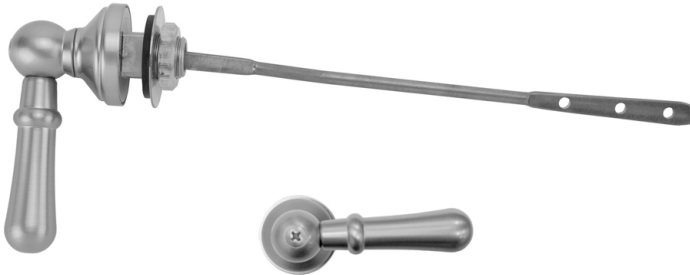

Toilet Tank Trip Lever to Fit TOTO

Model #: 9147-

FEATURES:

- Toilet tank "trip" lever to fit TOTO model: THU147
- Brass arm, spud & handle
- Fits TOTO Models: Mercer, Plymouth, Willingham

AVAILABLE FINISHES:

Polished Chrome (PCH)	Satin Chrome (SC)	Bronze Umber (BU)
Satin Nickel (SN)	Pewter (PEW)	Caramel Bronze (CB)
Polished Nickel (PN)	Antique Brass (AB)	Antique Copper (ACU)
Oil-Rubbed Bronze (ORB)	Polished Brass (PB)	Polished Copper (PCU)
Vintage Bronze (VB)	Satin Brass (SB)	Matte Black (MBK)
Satin Gold (SG)	Polished Gold (PG)	Black Nickel (BKN)
White (WH)	Unlacquered Brass (ULB)	Satin Cooper (SCU)
Almond (ALD)	Amber (AMB)	Azure Blue (AZB)
Coral (COR)	Mint Green (GRN)	Stone Grey (GRY)
Lilac (LAC)	Light Blue (LBL)	Limon (LIM)
Plum (PLM)	Pink (PNK)	Red (RED)
Graphite (GPH)	Aged Unlacquered Brass (AUB)	