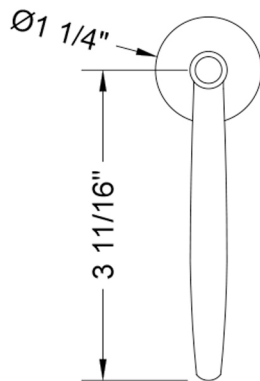

Toilet Tank Trip Lever to Fit Kohler

Model #: 9381-

FEATURES:

- Toilet tank "trip" lever to fit Kohler model: K-3950, K-3981, & K-9375
- Brass arm, spud & handle
- Fits Kohler Model: Tresham
- Not available in ULB

SPECIFICATION DRAWING:

FRONT VIEW

SIDE VIEW