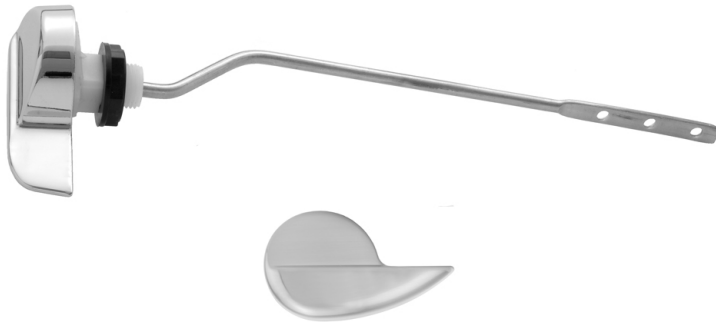

## Toilet Tank Trip Lever to Fit KOHLER

Model #: 939-

### FEATURES:

- Toilet tank "trip" lever to fit Kohler model: K-9437
- Brass arm
- Fits Kohler Models: Portrait, Wellworth
- Not available in ULB