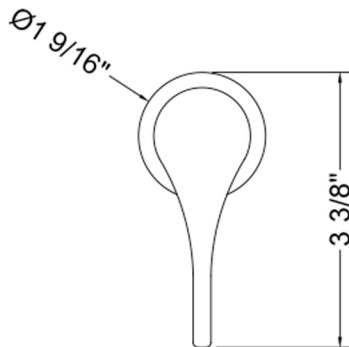

Toilet Tank Trip Lever To Fit TOTO

Model #: 9398-

FEATURES:

- Toilet tank "trip" lever to fit TOTO model: THU398
- Brass arm & handle
- Fits TOTO Models: Eco Drake Transitional & Drake Transitional

AVAILABLE FINISHES:

SPECIFICATION DRAWING:

FRONT VIEW

SIDE VIEW