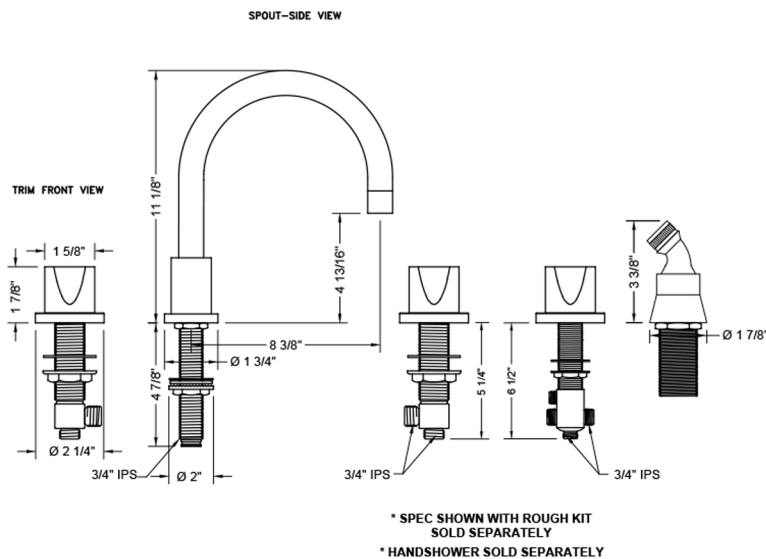

# Contempo Roman Tub Set with Thumb Handles and Angled Handshower

**Model #: 9980-T672-A-TRIM-**

## FEATURES:

- All brass roman deck mount tub set trim
- Any handshower can be used
- Quick connect/disconnect spout
- Swivel Spout includes full flow aerator
- Includes:
  - 3060-DS hose
  - 8029 angled handshower mount
  - 8019 deck mount sleeve
- Spout Hole Size Min-Max: 1 1/8" - 1 3/4"
- Valve Hole Size Min-Max: 1 1/4" - 1 3/8"
- Requires J-6912-DIV-RGH rough in kit

## SPECIFICATION DRAWING: