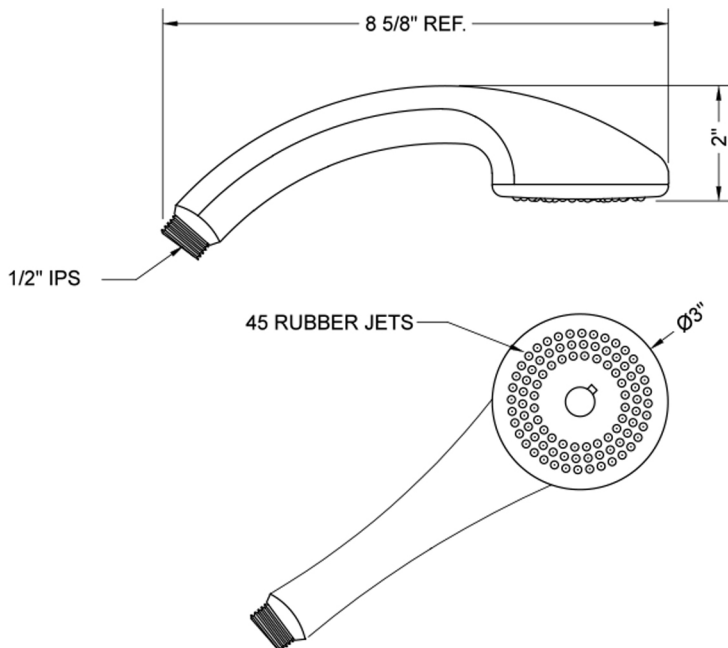

Maya Handshower- 1.5 GPM

Model #: S421-1.5-

**FEATURES:**

- Single function handshower
- 1/2" Male threads
- Comfortable ergonomic design
- Not available in: EB, SDB, TB, WH

**AVAILABLE FINISHES:**

Polished Chrome (PCH)	Satin Chrome (SC)	Bronze Umber (BU)
Satin Nickel (SN)	Pewter (PEW)	Caramel Bronze (CB)
Polished Nickel (PN)	Antique Brass (AB)	Antique Copper (ACU)
Oil-Rubbed Bronze (ORB)	Polished Brass (PB)	Polished Copper (PCU)
Vintage Bronze (VB)	Satin Brass (SB)	Matte Black (MBK)
Satin Gold (SG)	Polished Gold (PG)	Black Nickel (BKN)
Satin Cooper (SCU)		

**SPECIFICATION DRAWING:**

**SPRAY PATTERNS:**