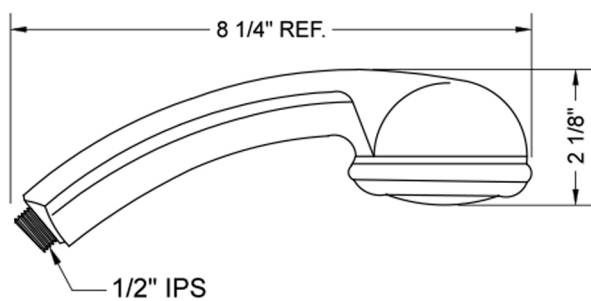

SPECIFICATION DRAWING:

SPRAY PATTERNS: