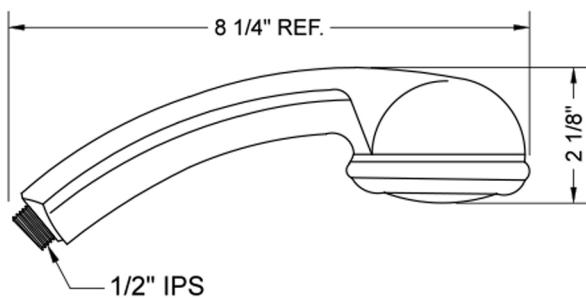

Sierra Handshower- 1.5 GPM

Model #: S423-1.5-

FEATURES:

- 3 function handshower with 3" face
- 1/2" Male threads
- Rubber ring for easy grip, no-slip adjustment of functions
- Comfortable ergonomic design
- Available flow rates: 2.5, 2.0, 1.75, 1.5 GPM
- 2.0 GPM—WaterSense approved
- Not available in AUB, ULB, WH, JACLO=COLOR

SPECIFICATION DRAWING:

SPRAY PATTERNS: