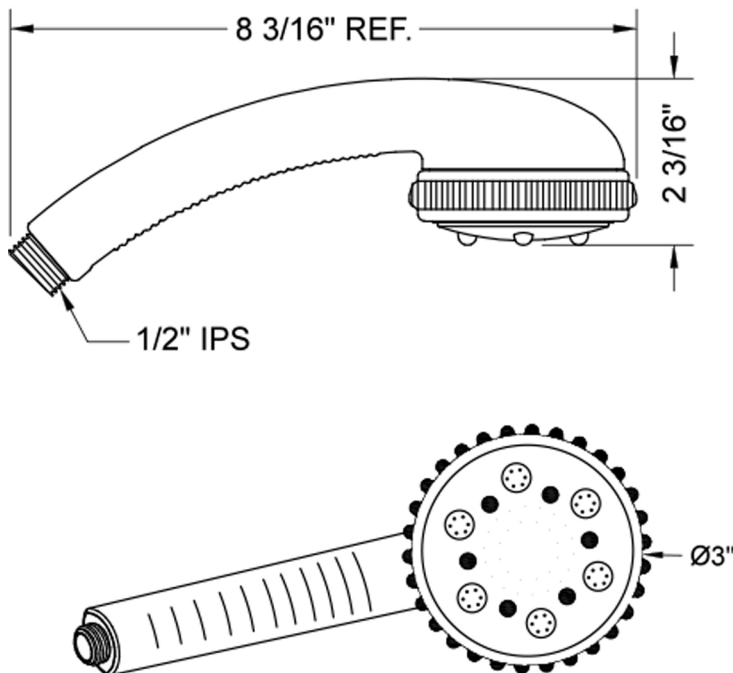

Leticia Handshower- 1.5 GPM

Model #: S429-1.5-

FEATURES:

- 5 function handshower
- ½" Male threads
- Rubber ring for easy grip, no slip adjustment of functions
- Comfortable ergonomic design
- IDEAL FOR LOW WATER PRESSURE

SPECIFICATION DRAWING:

SPRAY PATTERNS: