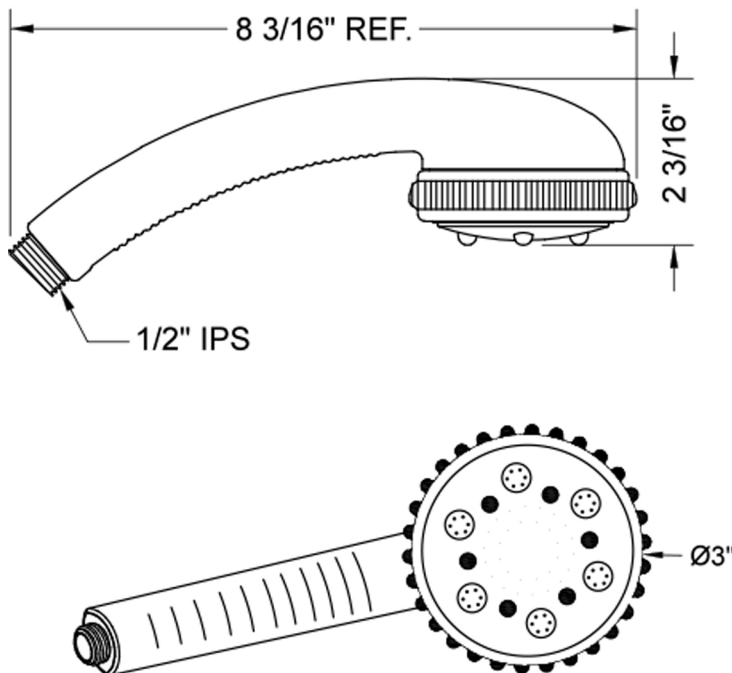

Leticia Handshower- 1.5 GPM

Model #: S429-1.5-

FEATURES:

- 5 function handshower with 3" face
- ½" IPS male threads
- Rubber ring for easy grip, no slip adjustment of functions
- Comfortable ergonomic design
- Available flow rates: 2.5, 2.0, 1.75 & 1.5 GPM
- Not available in AUB, ULB, WH, JACLO=COLOR
- IDEAL FOR LOW WATER PRESSURE

SPECIFICATION DRAWING:

SPRAY PATTERNS: