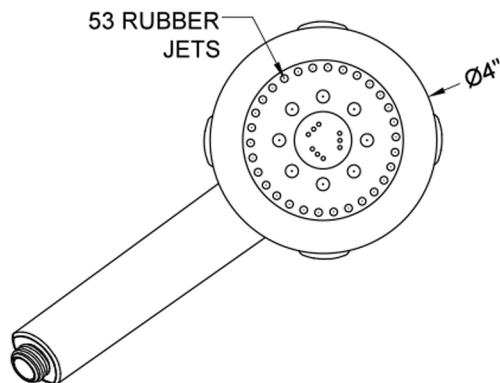

Frescia II Handshower- 1.5 GPM

Model #: S439-1.5-

FEATURES:

- 4 function handshower with 4" face
- 1/2" IPS male threads
- Rubber tabs on adjusting ring for easy grip, no slip adjustment of functions
- Available flow rates: 2.5, 2.0, 1.75 & 1.5 GPM

SPECIFICATION DRAWING:

SPRAY PATTERNS: