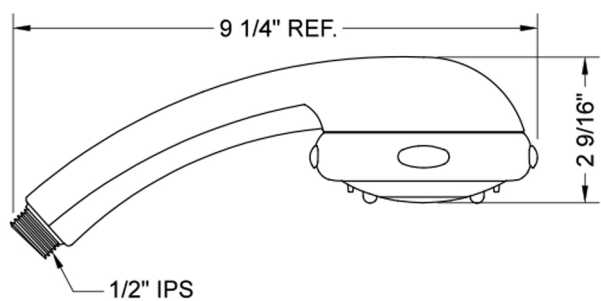

SPECIFICATION DRAWING: