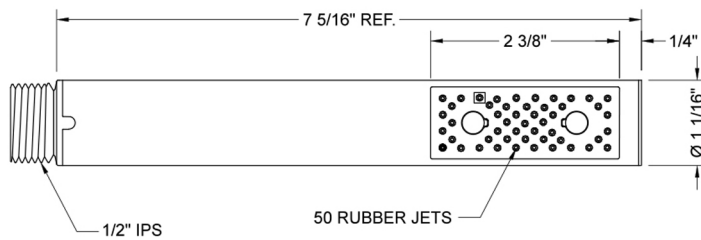

Diva Handshower- 1.5 GPM

Model #: S456-1.5-

FEATURES:

- Brass single function handshower
- 1/2" IPS male threads
- Unique wide trapezoid shaped spray
- Contemporary design
- Light weight
- Available flow rates: 2.5, 2.0, 1.75 & 1.5 GPM

SPECIFICATION DRAWING:

SPRAY PATTERNS: