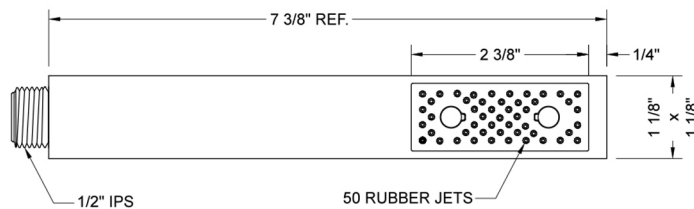

CUBIX® Deluxe Handshower- 1.5 GPM

Model #: S470-1.5-

FEATURES:

- Brass single function handshower
- 1/2" IPS Male threads
- Unique wide trapezoid shaped spray
- Square contemporary design to complement Cubix® collection

SPECIFICATION DRAWING:

SPRAY PATTERNS: