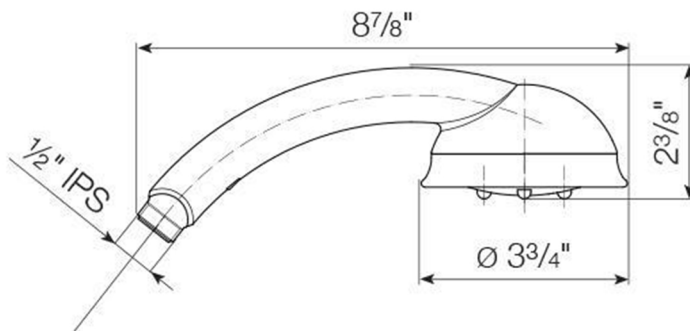

Ambra II Handshower

Model #: S489-1.5-

FEATURES:

- 5 function handshower with 3 3/4" face
- 1/2" IPS Male threads
- Light weight
- Comfortable ergonomic design
- Available flow rates: 2.5, 2.0, 1.75 & 1.5 GPM
- Not available in AUB, ULB, WH, JACLO=COLOR
- IDEAL FOR LOW WATER PRESSURE

SPECIFICATION DRAWING:

SPRAY PATTERNS: