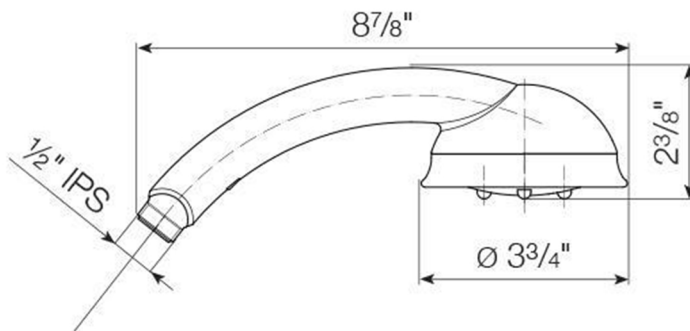

Ambra II Handshower

Model #: S489-1.75-

FEATURES:

- 5 function handshower with 3 3/4" face
- 1/2" IPS Male threads
- Light weight
- Comfortable ergonomic design
- Available flow rates: 2.5, 2.0, 1.75 & 1.5 GPM
- Not available in AUB, ULB, WH, JACLO=COLOR
- IDEAL FOR LOW WATER PRESSURE

SPECIFICATION DRAWING:

SPRAY PATTERNS: