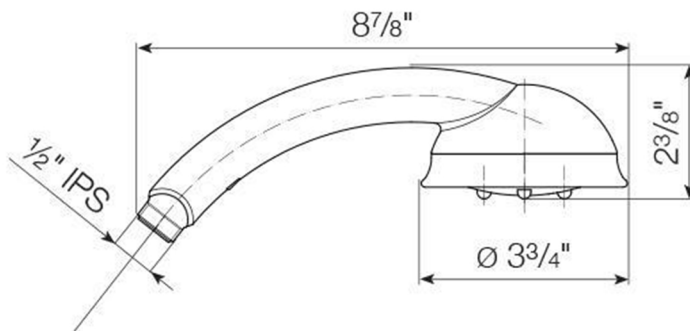

Ambra II Handshower

Model #: S489-2.0-

FEATURES:

- 5 function handshower with 3 3/4" face
- 1/2" IPS Male threads
- Light weight
- Comfortable ergonomic design
- Available flow rates: 2.5, 2.0, 1.75 & 1.5 GPM
- Not available in AUB, ULB, WH, JACLO=COLOR
- IDEAL FOR LOW WATER PRESSURE

SPECIFICATION DRAWING:

SPRAY PATTERNS: