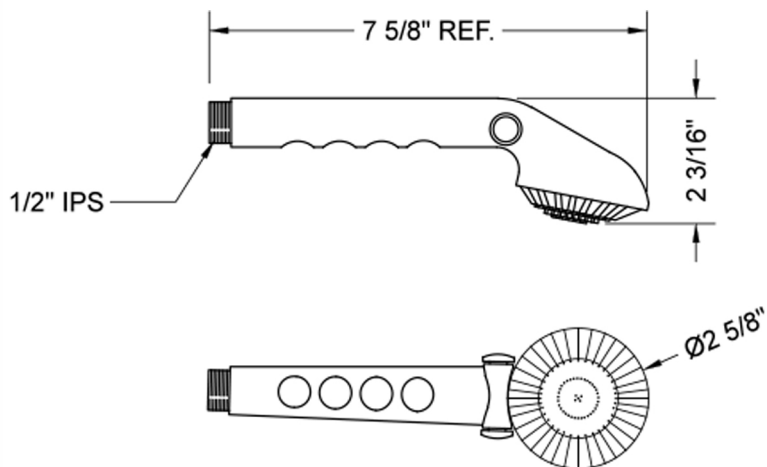

### FEATURES:

- Single function handshower
- 1/2" IPS Male threads
- Light weight design
- Perfect for children, elderly & pets

### SPECIFICATION DRAWING: