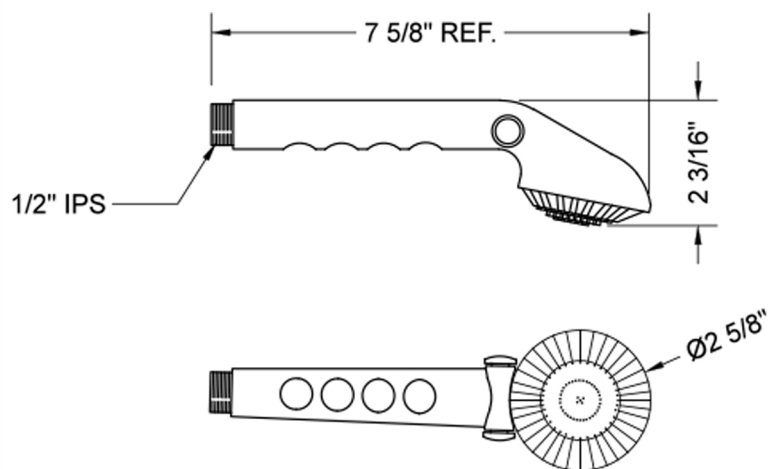

Tivoli T7 Handshower - 2.0 GPM

**Model #: T007-2.0-**

**FEATURES:**

- Single function handshower
- 1/2" IPS Male threads
- Light weight design
- Perfect for children, elderly & pets

**AVAILABLE FINISHES:**

Polished Chrome (PCH)    Satin Nickel (SN)

**SPECIFICATION DRAWING:**

**SPRAY PATTERNS:**

Full Rain

**COMPLIANCES:**

CEC

Complies with: ASME A112.18.1-2012/CSA B125.1-12