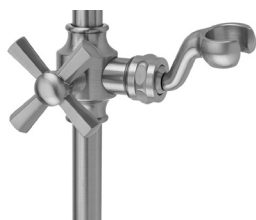

INSTALLATION INSTRUCTIONS

Decorative Wall Bars

Part #'s: 7924, 7824, 7724, 7624, 7324, 7224, 7124

JACLO®

Confidence from start to finish.™

7524

7724

7424

7924

7824

7624

7324

7224

7124

INSTRUCTIONS FOR MOUNTING

- 1> Screw escutcheon and post together
- 2> Locate desired position of wall bar
- 3> Drill 1/4" holes 23" apart
- 4> Insert molly into drilled holes
- 5> Place tube into escutcheons
- 6> Insert spacer into bottom escutcheon
- 7> Mount wall br using stainless steel screws provided and secure in place
- 8> Install press caps