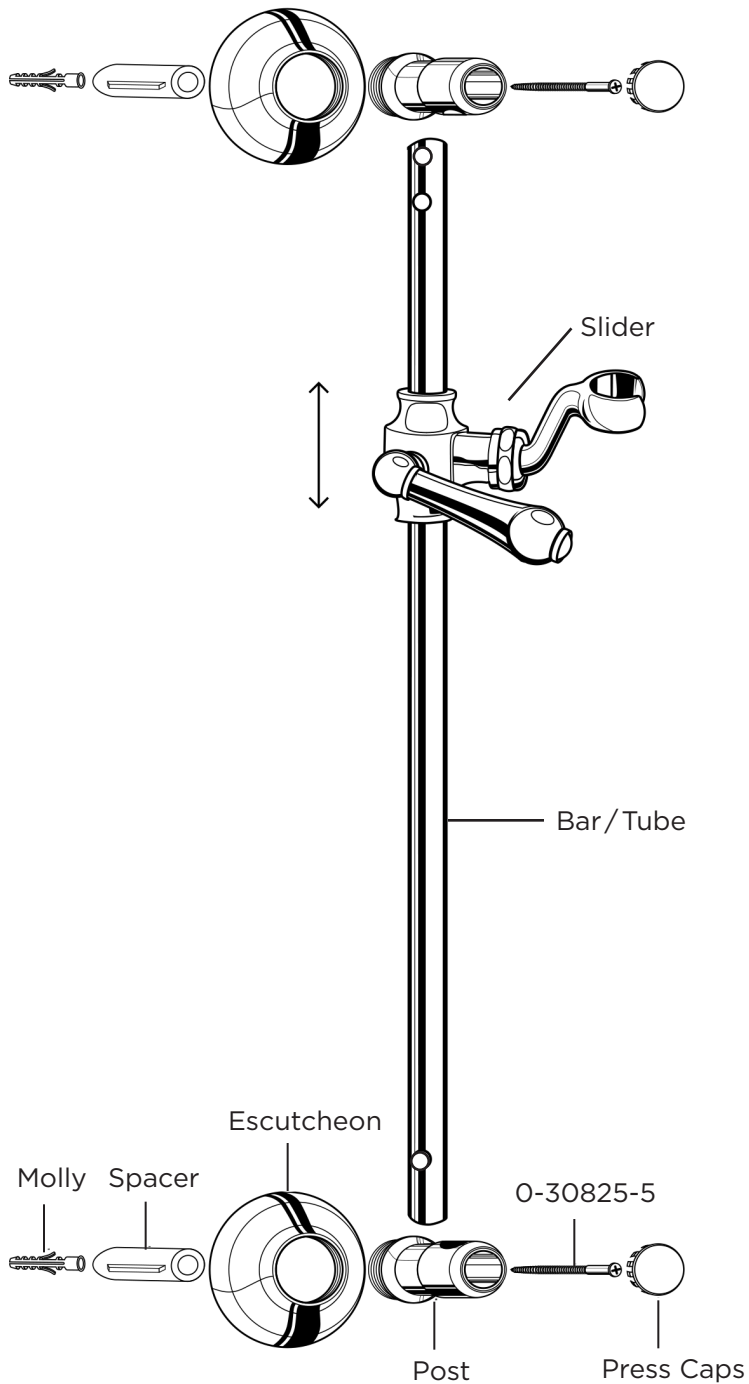

INSTALLATION INSTRUCTIONS

Decorative Wall Bars

Part #'s: 7924, 7824, 7724, 7624, 7324, 7224, 7124

JACLO®

Confidence from start to finish.™

7524

7724

7424

7924

7824

7624

7324

7224

7124

INSTRUCTIONS FOR MOUNTING

- 1> Screw escutcheon and post together
- 2> Locate desired position of wall bar
- 3> Drill 1/4" holes 23" apart
- 4> Insert molly into drilled holes
- 5> Place tube into escutcheons
- 6> Insert spacer into bottom escutcheon
- 7> Mount wall br using stainless steel screws provided and secure in place
- 8> Install press caps