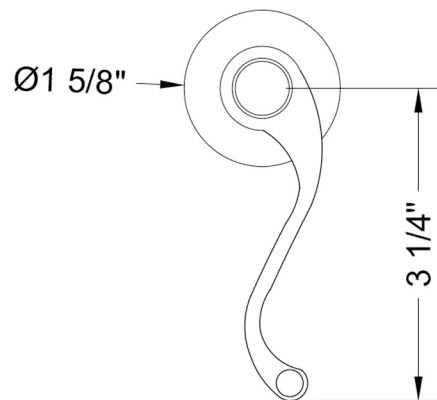

Ribbon Handle Replacement for J-CSV & J-DIV-CSV Valve Plates

Model #: 140-H-

FEATURES:

- All brass Ribbon handle Replacement for J-CSV & J-DIV-CSV valve trim

AVAILABLE FINISHES:

Polished Chrome (PCH)	Satin Chrome (SC)	Bronze Umber (BU)
Satin Nickel (SN)	Pewter (PEW)	Caramel Bronze (CB)
Polished Nickel (PN)	Antique Brass (AB)	Antique Copper (ACU)
Oil-Rubbed Bronze (ORB)	Polished Brass (PB)	Polished Copper (PCU)
Vintage Bronze (VB)	Satin Brass (SB)	Matte Black (MBK)
Satin Gold (SG)	Polished Gold (PG)	Black Nickel (BKN)
White (WH)	Unlacquered Brass (ULB)	Satin Cooper (SCU)
Almond (ALD)	Amber (AMB)	Azure Blue (AZB)
Coral (COR)	Mint Green (GRN)	Stone Grey (GRY)
Lilac (LAC)	Light Blue (LBL)	Limon (LIM)
Plum (PLM)	Pink (PNK)	Red (RED)
Graphite (GPH)	Aged Unlacquered Brass (AUB)	

SPECIFICATION DRAWING:

FRONT VIEW

SIDE VIEW