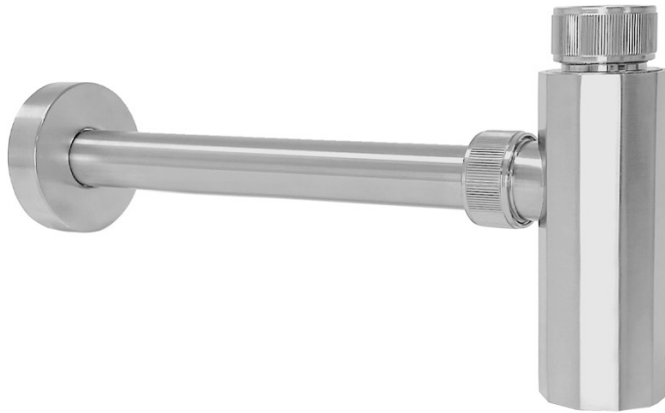

## Decorative Deca Trap - 1 ¼" Wall Outlet Without Cleanout

**Model #: 273-**

---

### FEATURES:

- Decorative deca lavatory trap
- 1 ¼" wall outlet x 1 ¼" inlet
- All brass fully polished & plated
- No cleanout
- Complements Westfield and Astor collections
- Extension wall tubes available