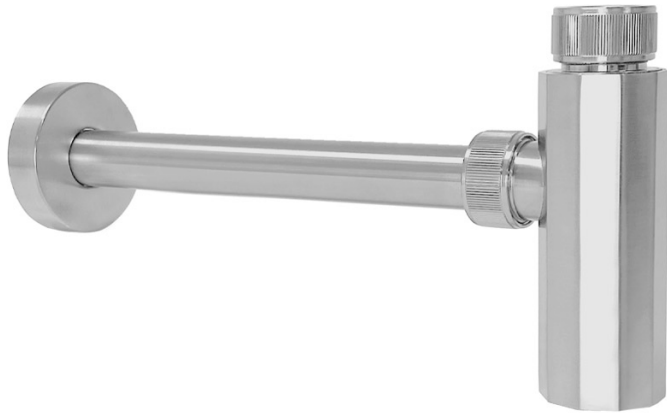

Decorative Deca Trap - 1 ¼" Wall Outlet With Cleanout

Model #: 275-

FEATURES:

- Decorative deca lavatory trap
- 1¼" wall outlet x 1¼" inlet
- All brass fully polished & plated
- Cleanout
- Complements Westfield and Astor collections
- Extension wall tubes available