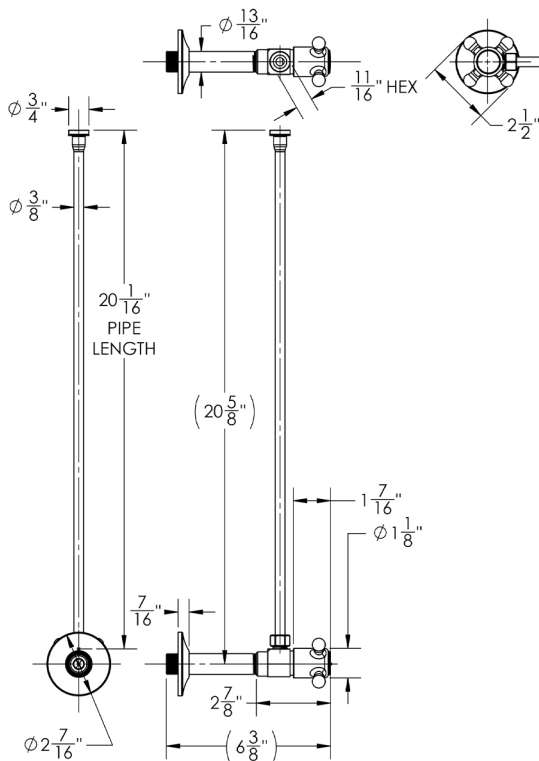

Quarter Turn Ceramic Disc Angle Pattern 1/2" IPS x 3/8" O.D. Toilet Supply Kit with Cross Handle and 20" Supply Tube

Model #: 314-X-72-

FEATURES:

- All kit components are available separately

AVAILABLE FINISHES:

SPECIFICATION DRAWING:

AVAILABLE HANDLES: