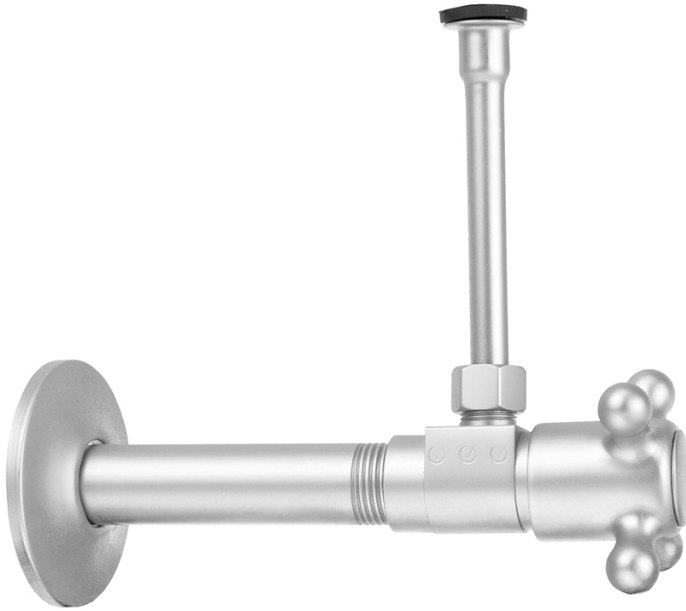

Quarter Turn Ceramic Disc Angle Pattern 1/2" IPS x 3/8" O.D. Toilet Supply Kit with Cross Handle and 20" Supply Tube

Model #: 314-X-72-

FEATURES:

- All kit components are available separately

AVAILABLE FINISHES:

Polished Chrome (PCH)	Satin Chrome (SC)	Bronze Umber (BU)
Satin Nickel (SN)	Pewter (PEW)	Caramel Bronze (CB)
Polished Nickel (PN)	Antique Brass (AB)	Antique Copper (ACU)
Oil-Rubbed Bronze (ORB)	Polished Brass (PB)	Polished Copper (PCU)
Vintage Bronze (VB)	Satin Brass (SB)	Matte Black (MBK)
Satin Gold (SG)	Polished Gold (PG)	Black Nickel (BKN)
White (WH)	Unlacquered Brass (ULB)	Satin Cooper (SCU)
Almond (ALD)	Amber (AMB)	Azure Blue (AZB)
Coral (COR)	Mint Green (GRN)	Stone Grey (GRY)
Lilac (LAC)	Light Blue (LBL)	Limon (LIM)
Plum (PLM)	Pink (PNK)	Red (RED)
Graphite (GPH)	Aged Unlacquered Brass (AUB)	

SPECIFICATION DRAWING:

AVAILABLE HANDLES: