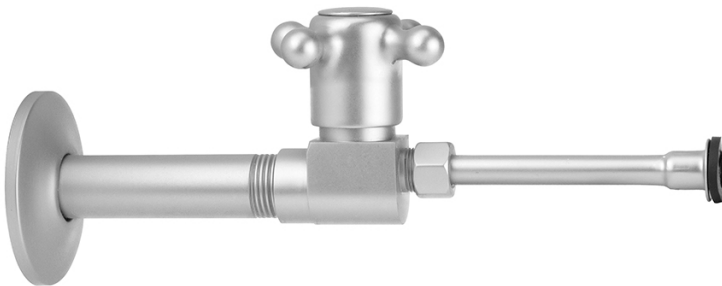

# Quarter Turn Ceramic Disc Straight 1/2" IPS x 3/8" O.D. Toilet Supply Valve Kit with Cross Handle and 20" Supply Tube

**Model #: 315-X-72-**

## FEATURES:

- Complete Faucet Supply Kit
- Kit contains:
- (2) Quarter Turn Ceramic Disc Angle Pattern 1/2" IPS x 3/8" O.D. Compression Supply Valve with Contempo Lever Handle P/N 315-X
- (1) 20" Copper Supply Tube P/N 772
- (1) Escutcheons P/N 741
- (1) 1/2" Brass Nipples P/N 801-12.4"