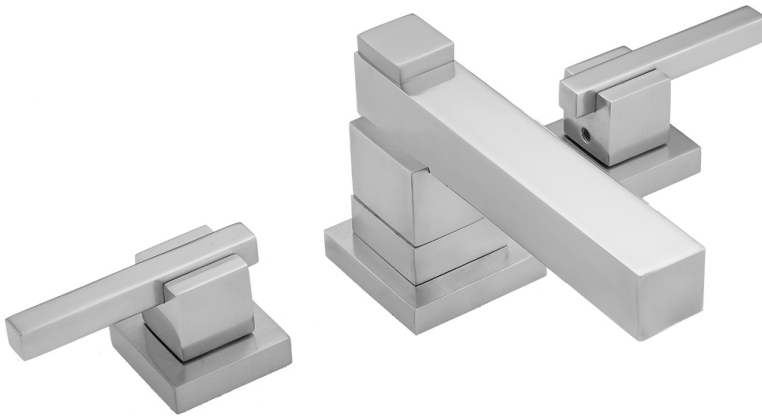

CUBIX® Faucet Double Stack with CUBIX® Lever Handles - 1.2 GPM

Model #: 3304-T670-1.2-

FEATURES:

- All brass 8" - 12" widespread faucet includes brass pop-up drain with overflow
- 1/4 turn ceramic valves
- Stationary Spout
- Available Flow Rates: 1.5, 1.2 & 0.5 GPM. Additional flow rate (aerator) options available. Contact JACLO
- 5 1/2" spout reach center to center
- Spout Hole Size Min-Max: 1 5/8" - 2"
- Valve Hole Size Min-Max: 1 1/8" - 1 5/8"
- For additional drain options refer to lavatory drain section or visit jaclo.com
- Not available in BKN, PCU, PG, SG, WH, JACLO=COLOR

AVAILABLE FINISHES:

Polished Chrome (PCH)	Satin Chrome (SC)	Bronze Umber (BU)
Satin Nickel (SN)	Pewter (PEW)	Caramel Bronze (CB)
Polished Nickel (PN)	Antique Brass (AB)	Antique Copper (ACU)
Oil-Rubbed Bronze (ORB)	Polished Brass (PB)	Vintage Bronze (VB)
Satin Brass (SB)	Matte Black (MBK)	Satin Cooper (SCU)
Graphite (GPH)	Aged Unlacquered Brass (AUB)	