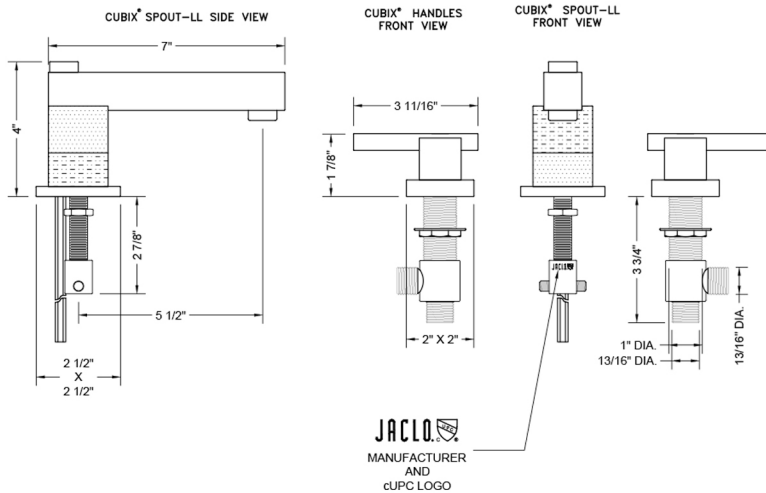

CUBIX® Faucet Double Stack with CUBIX® Lever Handles - 1.2 GPM

Model #: 3304-T670-1.2-

FEATURES:

- All brass 8" - 12" widespread faucet includes brass pop-up drain with overflow
- 1/4 turn ceramic valves
- Stationary Spout
- Available Flow Rates: 1.5, 1.2 & 0.5 GPM. Additional flow rate (aerator) options available. Contact JACLO
- 5 1/2" spout reach center to center
- Spout Hole Size Min-Max: 1 5/8" - 2"
- Valve Hole Size Min-Max: 1 1/8" - 1 5/8"
- For additional drain options refer to lavatory drain section or visit jaclo.com
- Not available in BKN, PCU, PG, SG, WH, JACLO=COLOR

SPECIFICATION DRAWING:

AVAILABLE HANDLES:

COMPLIANCES:

Complies with: ASME A112.18.1-2012/CSA B125.1-12