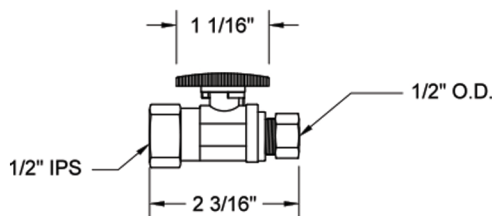

Quarter Turn Straight Pattern 1/2" IPS x 1/2" O.D. Supply Valve with Oval Handle

Model #: 620-8-

FEATURES:

- Straight pattern IPS x 1/2" O.D. quarter turn ball valve
- 1/2" IPS inlet x 1/2" O.D. outlet
- All brass body and stem

AVAILABLE FINISHES:

Polished Chrome (PCH)	Satin Chrome (SC)	Bronze Umber (BU)
Satin Nickel (SN)	Pewter (PEW)	Caramel Bronze (CB)
Polished Nickel (PN)	Antique Brass (AB)	Antique Copper (ACU)
Oil-Rubbed Bronze (ORB)	Polished Brass (PB)	Polished Copper (PCU)
Vintage Bronze (VB)	Satin Brass (SB)	Matte Black (MBK)
Satin Gold (SG)	Polished Gold (PG)	Black Nickel (BKN)
White (WH)	Satin Cooper (SCU)	Almond (ALD)
Amber (AMB)	Azure Blue (AZB)	Coral (COR)
Mint Green (GRN)	Stone Grey (GRY)	Lilac (LAC)
Light Blue (LBL)	Limon (LIM)	Plum (PLM)
Pink (PNK)	Red (RED)	Graphite (GPH)
Aged Unlacquered Brass (AUB)		

SPECIFICATION DRAWING:

AVAILABLE HANDLES:

COMPLIANCES:

Complies with: ASME A112.18.1-2012/CSA B125.1-12