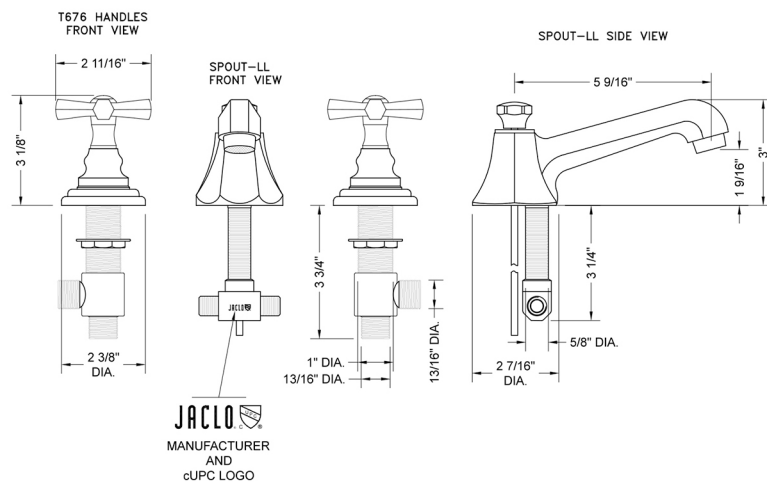

Westfield Faucet with Hex Cross Handles- 1.2 GPM

Model #: 6870-T676-1.2-

FEATURES:

- All brass 8" - 12" widespread faucet includes brass pop-up drain with overflow
- 1/4 turn ceramic valves
- Stationary Spout
- Available Flow Rates: 1.5, 1.2 & 0.5 GPM. Additional flow rate (aerator) options available. Contact JACLO.
- 5 9/16" spout reach center to center
- Spout Hole Size Min-Max: 1 1/4" - 2"
- Valve Hole Size Min-Max: 1 1/8" - 1 5/8"
- Both standard metal & porcelain buttons/caps are included with the T678 & T676 handle options
- For additional drain options refer to lavatory drain section or visit jaclo.com

SPECIFICATION DRAWING:

AVAILABLE HANDLES:

COMPLIANCES:

CEC

Complies with: ASME A112.18.1-2012/CSA B125.1-12