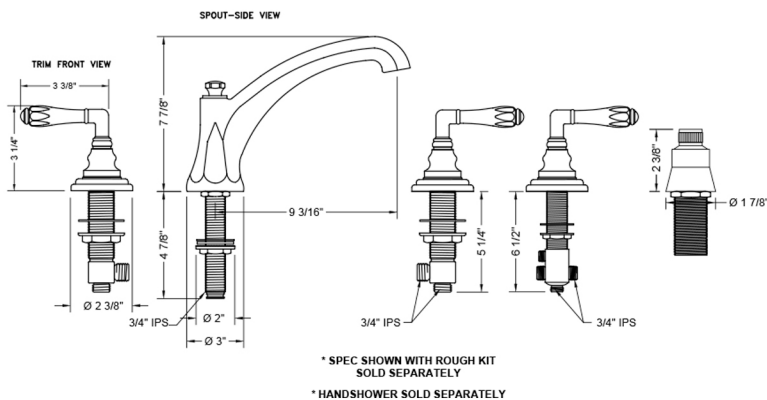

## FEATURES:

- All brass roman deck mount tub set trim
- Any handshower can be used
- Quick connect/disconnect spout
- Stationary Spout includes full flow aerator
- Includes:
  - 3060-DS hose
  - 8030 straight handshower mount
  - 8019 deck mount sleeve
- Order handshower separately
- Spout Hole Size Min-Max: 1 1/8" - 1 3/4"
- Valve Hole Size Min-Max: 1 1/4" - 1 3/8"
- Requires J-6912-DIV-RGH rough in kit
- Not available in BKN, PCU, PG, ULB, WH, JACLO=COLOR

## SPECIFICATION DRAWING: