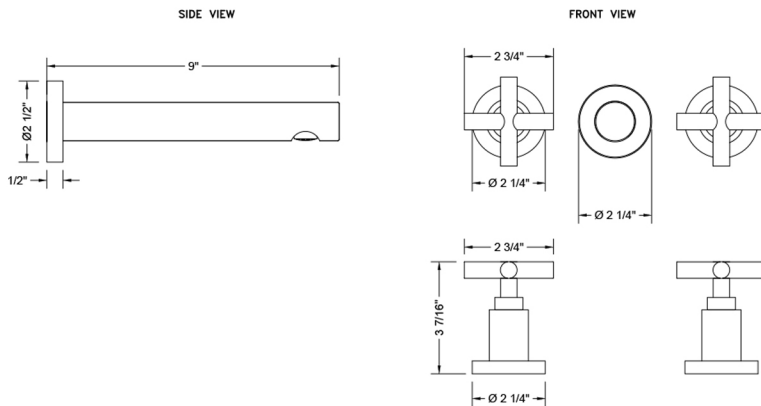

SPECIFICATION DRAWING: