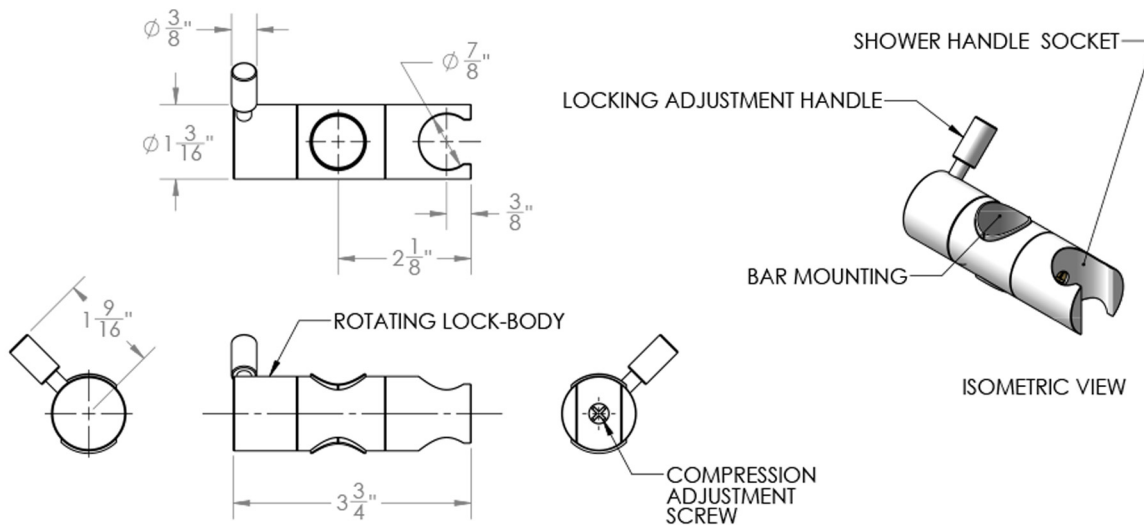

### FEATURES:

- Replacement handshower slider for 9736 wall bars
- Conical end of hose sits in fork

### SPECIFICATION DRAWING:

NOTE: SLIDER FITS THE 9736 WALL BAR.