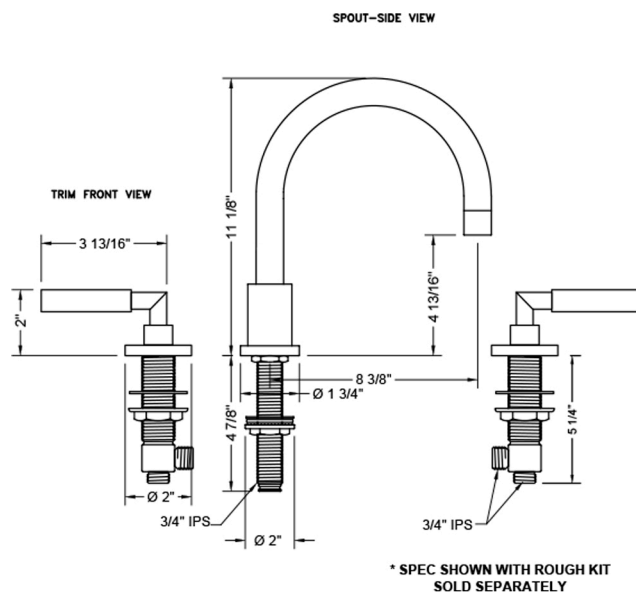

Contempo Roman Tub Set with Hub Base Lever Handles

Model #: 9980-T459-TRIM-

FEATURES:

- All brass roman deck mount tub set trim
- Quick connect/disconnect spout
- Swivel Spout includes full flow aerator
- Spout Hole Size Min-Max: 1 1/8" - 1 3/4"
- Valve Hole Size Min-Max: 1 1/4" - 1 3/8"
- Requires J-6912 rough in kit
- Round escutcheons only

SPECIFICATION DRAWING:

AVAILABLE HANDLES: