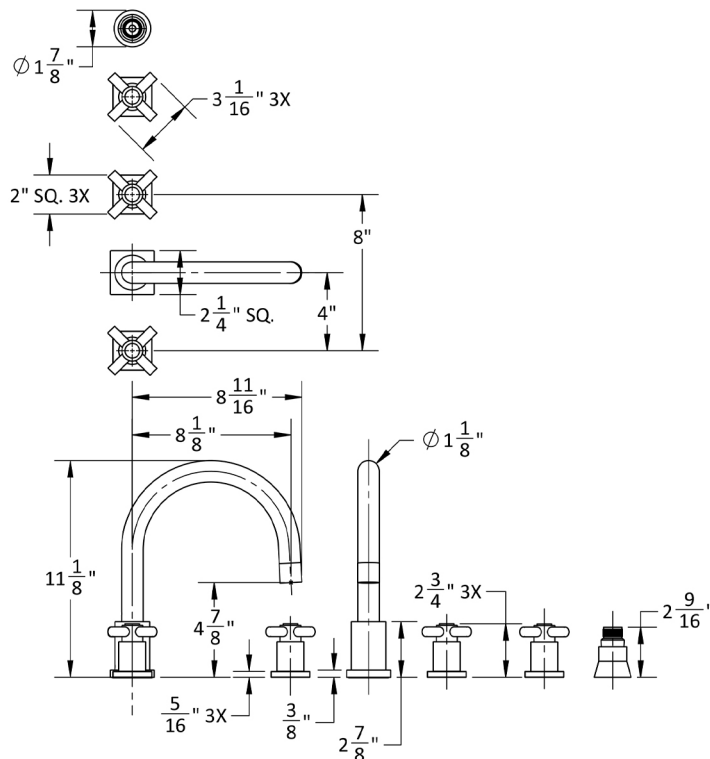

# Contempo Uptown Roman Tub Set with Contempo Cross Handles - Square Escutcheons and Straight Handshower Holder

**Model #: 9981-SQC-S-TRIM-**

## FEATURES:

- All brass roman deck mount tub set trim
- Any handshower can be used
- Quick connect/disconnect spout
- Swivel Spout includes full flow aerator
- Includes:
  - 3060-DS hose
  - 8030 straight handshower mount
  - 8019 deck mount sleeve
- Order handshower separately
- Spout Hole Size Min-Max: 1 1/8" - 1 3/4"
- Valve Hole Size Min-Max: 1 1/4" - 1 3/8"
- Requires J-6912-DIV-RGH rough in kit
- Square escutcheons only
- Not available in WH or JACLO=COLOR

## SPECIFICATION DRAWING: