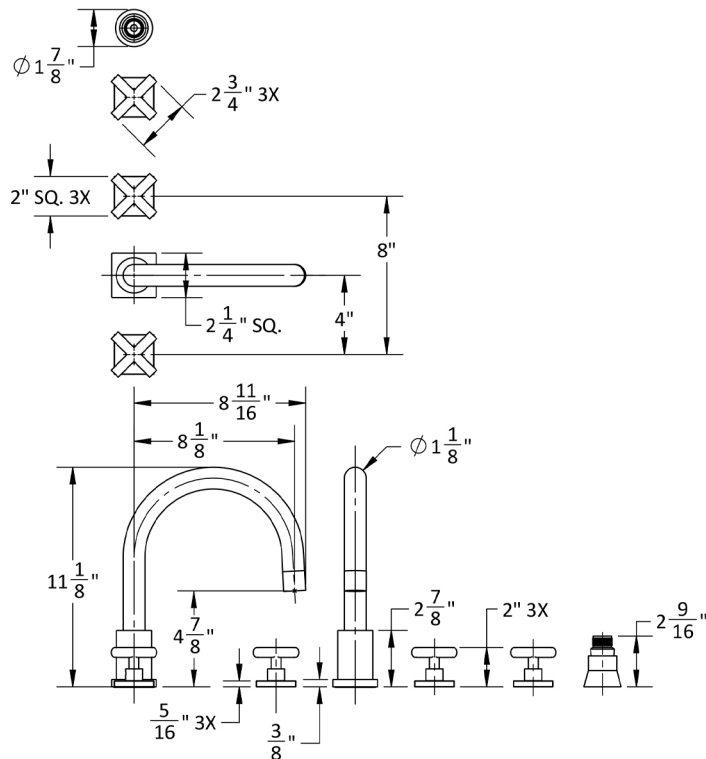

# Contempo Uptown Roman Tub Set with Hub Base Cross Handles - Square Escutcheons and Straight Handshower Holder

**Model #: 9981-TSQ462-S-TRIM-**

## FEATURES:

- All brass roman deck mount tub set trim
- Any handshower can be used
- Quick connect/disconnect spout
- Swivel Spout includes full flow aerator
- Includes:
  - 3060-DS hose
  - 8030 straight handshower mount
  - 8019 deck mount sleeve
- Order handshower separately
- Spout Hole Size Min-Max: 1 1/8" - 1 3/4"
- Valve Hole Size Min-Max: 1 1/4" - 1 3/8"
- Requires J-6912-DIV-RGH rough in kit
- Square escutcheons only
- Not available in WH or JACLO=COLOR

## SPECIFICATION DRAWING: