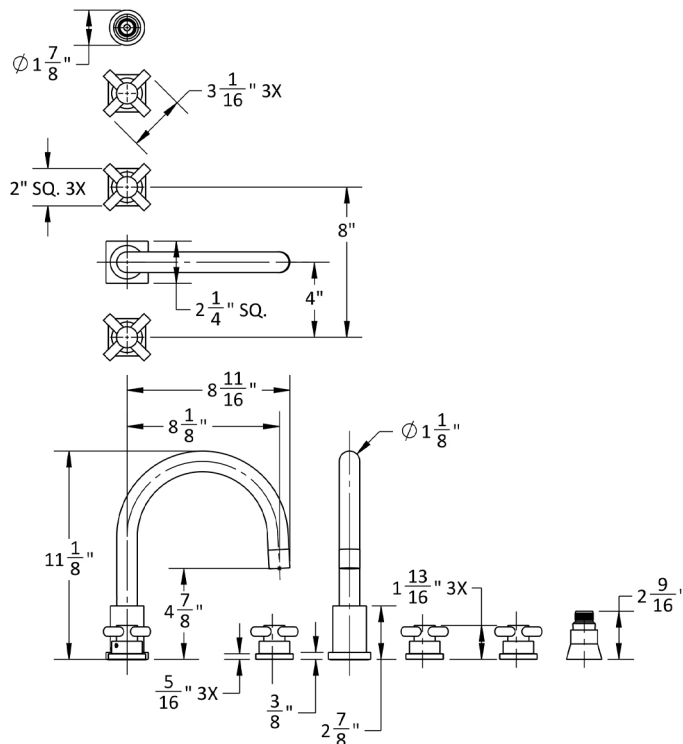

Contempo Uptown Roman Tub Set with Low Contempo Cross Handles - Square Escutcheons and Straight Handshower Holder

Model #: 9981-TSQ630-S-TRIM-

FEATURES:

- All brass roman deck mount tub set trim
- Any handshower can be used
- Quick connect/disconnect spout
- Swivel Spout includes full flow aerator
- Includes:
 - 3060-DS hose
 - 8030 straight handshower mount
 - 8019 deck mount sleeve
 - Order handshower separately
- Spout Hole Size Min-Max: 1 1/8" - 1 3/4"
- Valve Hole Size Min-Max: 1 1/4" - 1 3/8"
- Requires J-6912-DIV-RGH rough in kit
- Square escutcheons only
- Not available in WH or JACLO=COLOR

SPECIFICATION DRAWING:

AVAILABLE HANDLES: