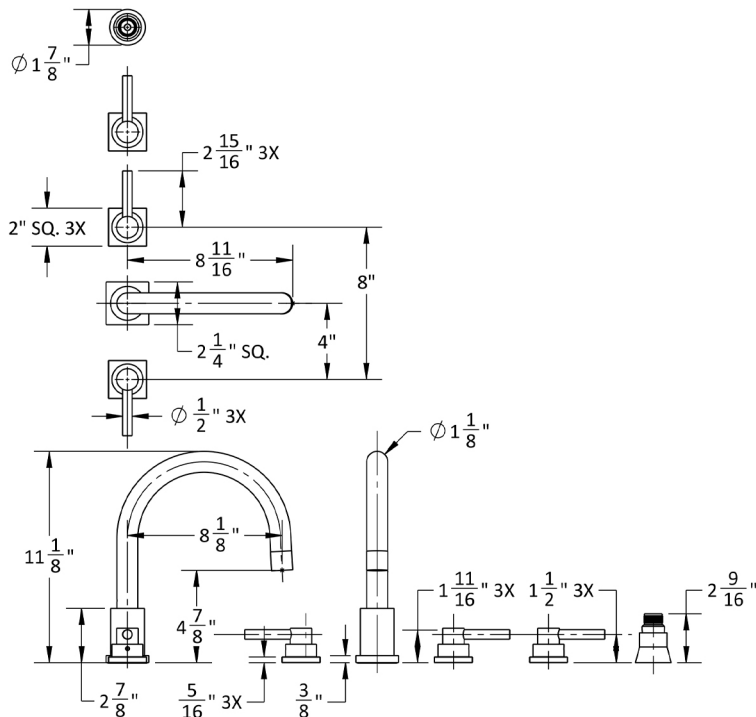

# Contempo Uptown Roman Tub Set with Low Contempo Lever Handles - Square Escutcheons and Straight Handshower Holder

**Model #: 9981-TSQ632-S-TRIM-**

## FEATURES:

- All brass roman deck mount tub set trim
- Any handshower can be used
- Quick connect/disconnect spout
- Swivel Spout includes full flow aerator
- Includes:
  - 3060-DS hose
  - 8030 straight handshower mount
  - 8019 deck mount sleeve
- Order handshower separately
- Spout Hole Size Min-Max: 1 1/8" - 1 3/4"
- Valve Hole Size Min-Max: 1 1/4" - 1 3/8"
- Requires J-6912-DIV-RGH rough in kit
- Square escutcheons only
- Not available in WH or JACLO=COLOR

## SPECIFICATION DRAWING: