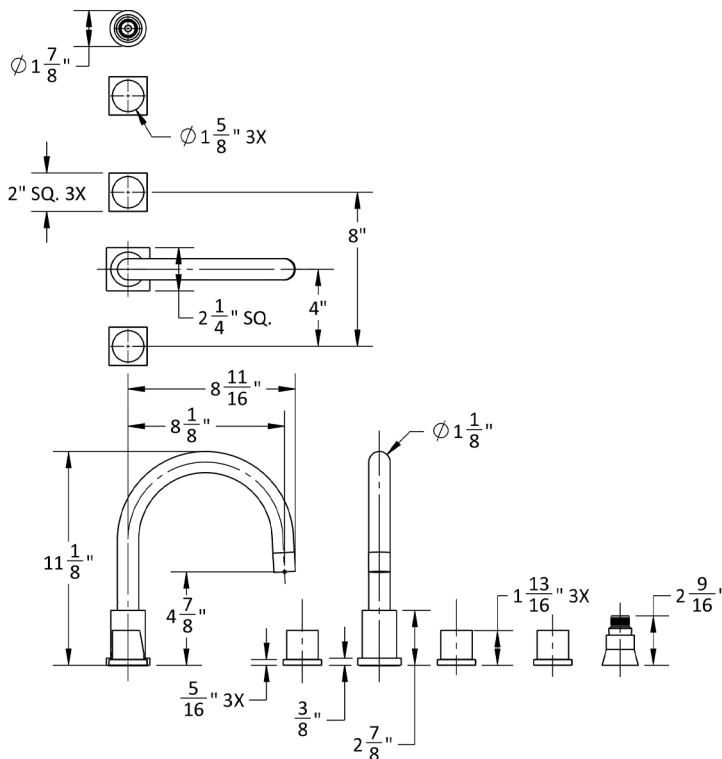

Contempo Uptown Roman Tub Set with Thumb Handles and Straight Handshower

Model #: 9981-TSQ672-S-TRIM-

JACLO®

Confidence from start to finish.™

FEATURES:

- All brass roman deck mount tub set trim
- Any handshower can be used
- Quick connect/disconnect spout
- Swivel Spout includes full flow aerator
- Includes:
 - 3060-DS hose
 - 8030 straight handshower mount
 - 8019 deck mount sleeve
 - Order handshower separately
- Spout Hole Size Min-Max: 1 1/8" - 1 3/4"
- Valve Hole Size Min-Max: 1 1/4" - 1 3/8"
- Requires J-6912-DIV-RGH rough in kit
- Square escutcheons only
- Not available in WH or JACLO=COLOR

SPECIFICATION DRAWING:

AVAILABLE HANDLES: