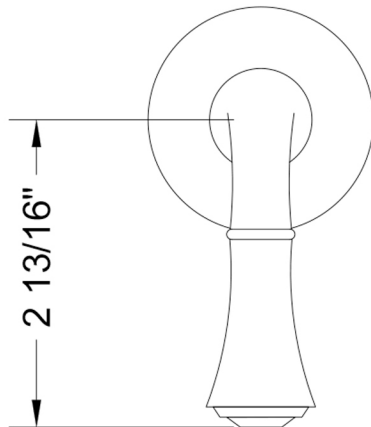

Traditional Handle Replacement for J-PBV & J-DIV-PBV Valve Plates

Model #: A248-H-

FEATURES:

- Traditional Replacement handle for PBV and J-DIV-PBV valve plates
- Not available in ULB

AVAILABLE FINISHES:

Polished Chrome (PCH)	Satin Chrome (SC)	Bronze Umber (BU)
Satin Nickel (SN)	Pewter (PEW)	Caramel Bronze (CB)
Polished Nickel (PN)	Antique Brass (AB)	Antique Copper (ACU)
Oil-Rubbed Bronze (ORB)	Polished Brass (PB)	Polished Copper (PCU)
Vintage Bronze (VB)	Satin Brass (SB)	Matte Black (MBK)
Satin Gold (SG)	Polished Gold (PG)	Black Nickel (BKN)
White (WH)	Satin Cooper (SCU)	Almond (ALD)
Amber (AMB)	Azure Blue (AZB)	Coral (COR)
Mint Green (GRN)	Stone Grey (GRY)	Lilac (LAC)
Light Blue (LBL)	Limon (LIM)	Plum (PLM)
Pink (PNK)	Red (RED)	Graphite (GPH)
Aged Unlacquered Brass (AUB)		

SPECIFICATION DRAWING:

FRONT VIEW

SIDE VIEW